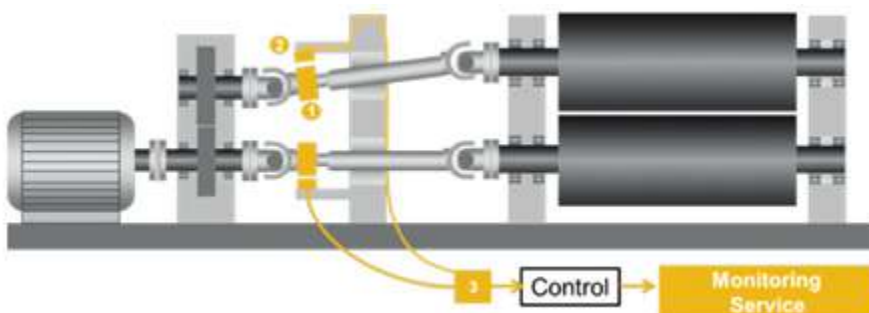

Customer Value:

- Reduced risk of unplanned shutdowns and subsequent damage to the powertrain
- Clear view on the combination of process parameters creating the peak torques and the solutions implemented to reduce them
- Increased reliability of powertrain components with a service-life improvement
- Potential to increase productivity and reduce overload risk at the same time