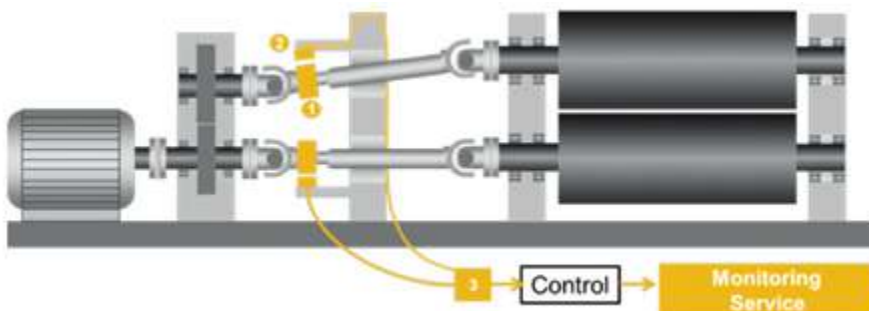

Customer Value:

- Reduced risk of unplanned shutdowns and subsequent damage to the powertrain
- Clear view on the combination of process parameters creating the peak torques and the solutions implemented to reduce them
- Increased reliability of powertrain components with a service-life improvement
- Potential to increase productivity and reduce overload risk at the same time