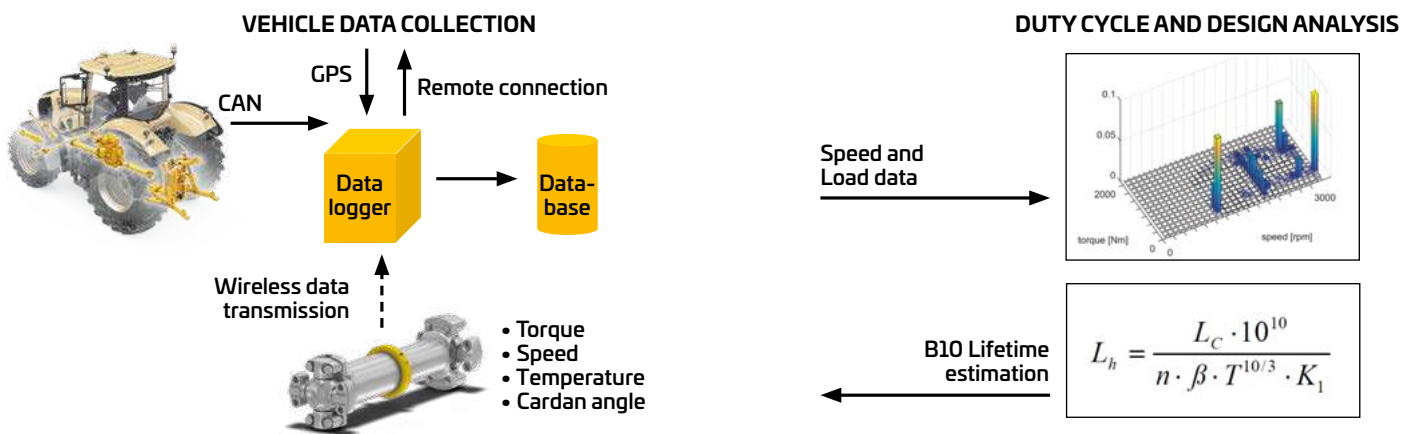

# SMART Duty Cycle Analysis

## Driveshaft selection done the „SMART“ way!

Every calculation model is only as good as the input. If only there was a clever way to capture real world duty cycles to avoid having shafts under/oversized based on estimations. With Walterscheid Powertrain Group's integrated SMART & Connected Technology, now there is! Through integrating sensor functionality into the driveshaft, we make duty cycle measurement under real conditions accessible to our customers. This service is an important enhancement to our existing capabilities of life estimation; especially in marginal applications.

### Our Deliverables

Engineering service including:

- ▶ Recording of driveline parameters under realistic driving conditions
  - Drive shaft torque
  - Bearing temperature
  - Rotation speed
  - Vibration
  - GPS Position
- ▶ Calculation of duty cycle and resulting component lifetime
- ▶ Assessment of drivetrain design
- ▶ **Risk assessment** of potential drive shaft failure modes
- ▶ **Detailed report from powertrain experts**
- ▶ Onsite presentation and discussions of implications