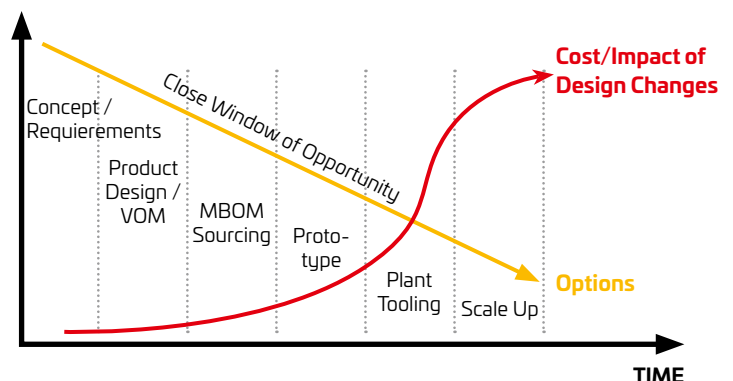

## Driveshaft selection done the „SMART“ way!

Every calculation model is only as good as the input. If only there was a clever way to capture real world duty cycles to avoid having shafts under/oversized based on estimations. With Walterscheid Powertrain Group's integrated SMART & Connected Technology, now there is! Through integrating sensor functionality into the driveshaft, we make duty cycle measurement under real conditions accessible to our customers. This service is an important enhancement to our existing capabilities of life estimation; especially in marginal applications.

### Our Deliverables

Engineering service including:

- ▶ Recording of driveline parameters under realistic driving conditions
  - Drive shaft torque
  - Bearing temperature
  - Rotation speed
  - Vibration
  - GPS Position
- ▶ Calculation of duty cycle and resulting component lifetime
- ▶ Assessment of drivetrain design
- ▶ **Risk assessment** of potential drive shaft failure modes
- ▶ **Detailed report from powertrain experts**
- ▶ Onsite presentation and discussions of implications

### Customer Value

- ▶ **Purchase decision-making simplified:** assists in selecting right drive shaft size for the application

- ▶ **Drivetrain design optimization** leading to, for example, noise reduction, efficiency improvement, lifetime improvement
- ▶ **Reduced total cost of quality:** Design review and risk assessment by drivetrain experts; avoiding costly redesign and recall at a later stage