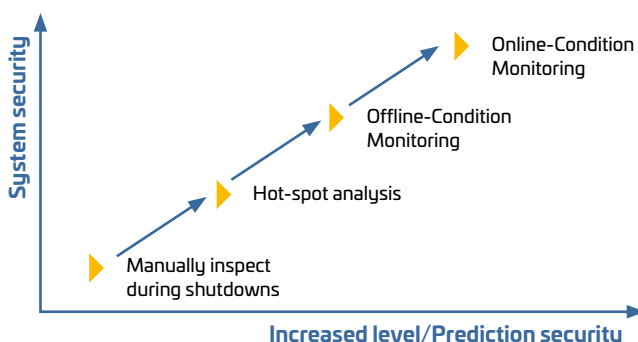

Customer Value:

- Minimised risk of unplanned downtime
- Optimal spare part inventory & reduced costs
- Increased levels of plant availability
- Improved maintenance efficiency
- Planned employee availability
- Increased work safety through planned activities