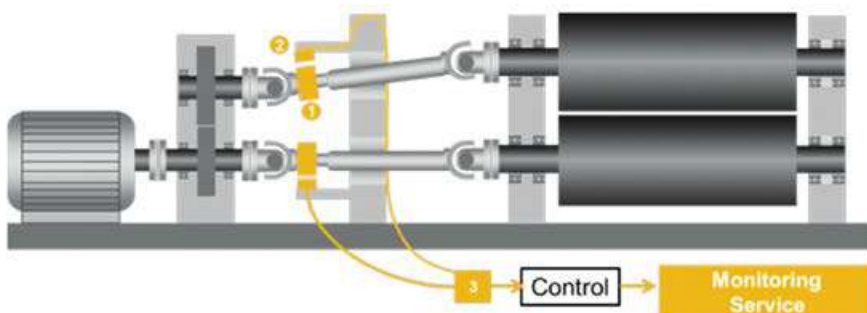

Customer Value:

- Reduced risk of unplanned shutdowns and subsequent damage to the powertrain
- Clear view on the combination of process parameters creating the peak torques and the solutions implemented to reduce them
- Increased reliability of powertrain components with a service-life improvement
- Potential to increase productivity and reduce overload risk at the same time