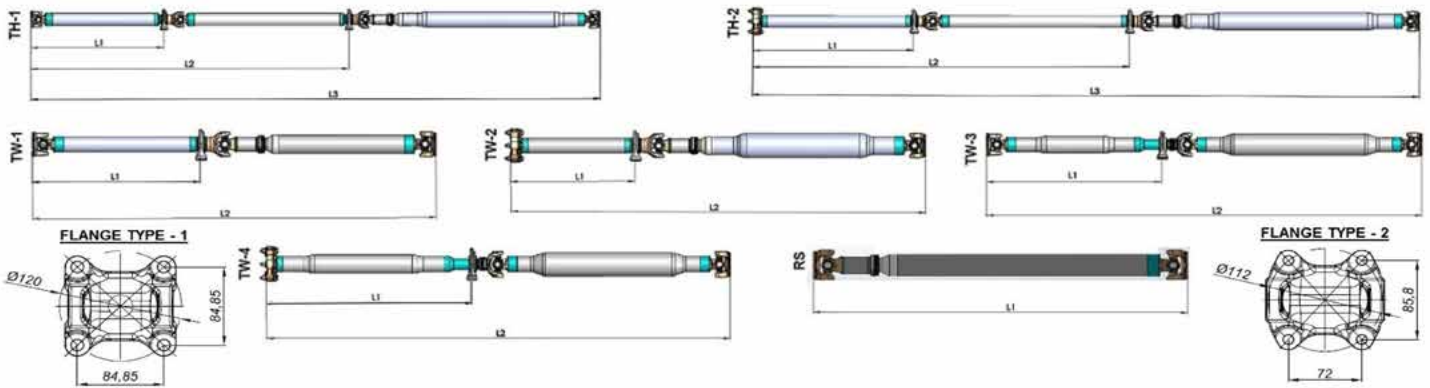

As your reliable partner for remanufacture, replacement as well as repair and maintenance of drive shafts, we are **now also able to offer** main drive shafts for the new model A 907 MB Sprinter in OE quality as a new part for your replacement needs.

THE PART NUMBERS BELOW ARE AVAILABLE OFF-THE-SHELF:

OHP-No.	DB-No.	Type	Lz [mm]
315449	A9074106000	TH-1	3476
315450	A9074106100	TH-2	3478,5
315451	A9074106300	TH-2	3417
315452	A9074106400	TH-1	3447
315453	A9074106500	TH-2	3449,5
315454	A9074106700	TH-2	3388
315455	A9074107700	TW-1	2813
315456	A9074101401	TW-4	2789,5
315457	A9074101501	TW-4	2757
315458	A9074101601	TW-4	2729,5